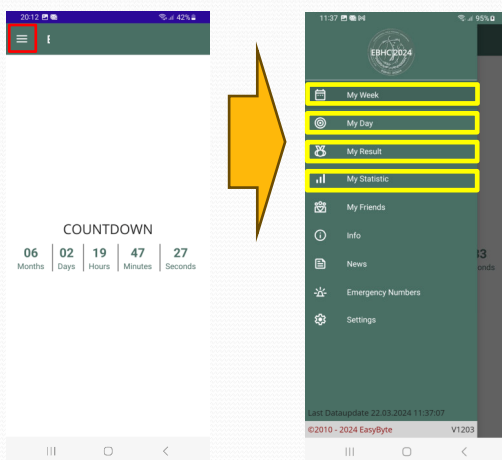

Menu bar

- My Week
  - My competition week
  - Order of courses and rounds
- My Day
  - Information for the current day
  - Group, timeslot for practice etc.
- My Result
  - Results from the previous rounds
- My Statistic
  - Daily change of my ranking

Helmut Pöll
Result-Team

EBHC 2024 Personal Assistent App

4