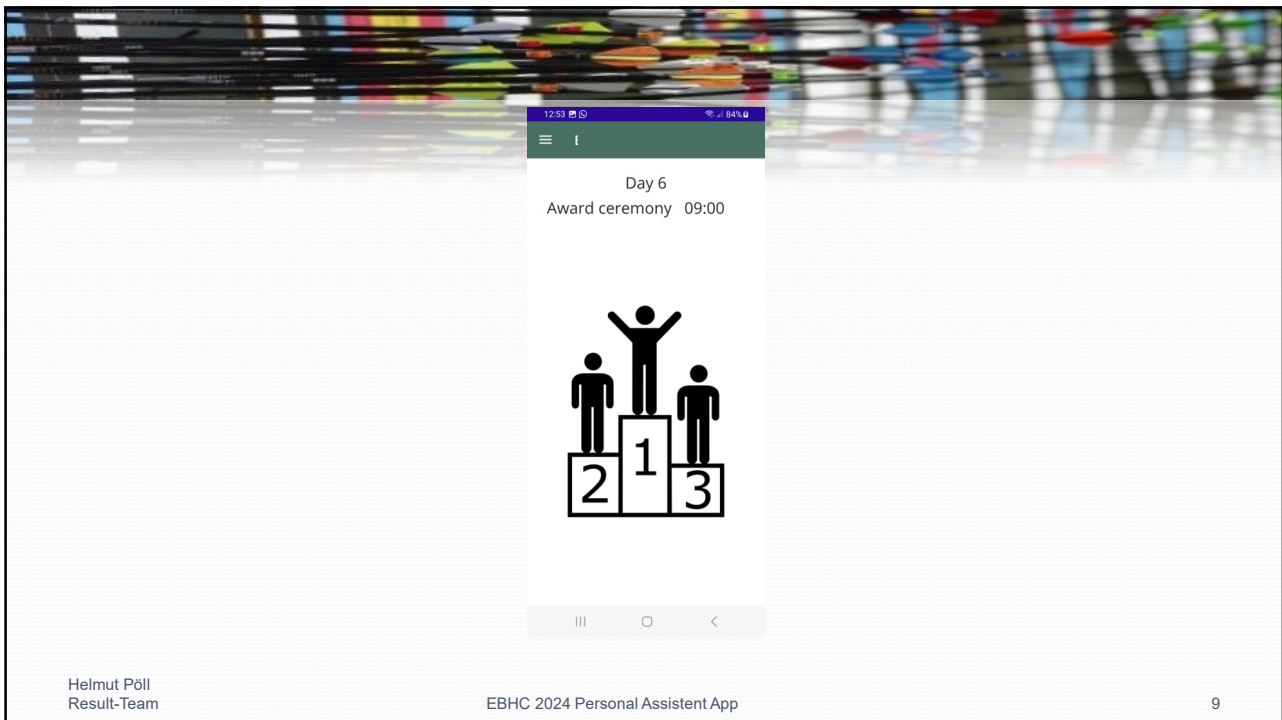

My Result

- Result after every day
- Total score and current ranking
- How much behind the archers in front
- How much ahead the archers behind
- The Top 3 athletes in my category

19:03 65%

Day 2
20.
score 227

My Neighbors

16 B	+21
17 D	+11
18 B	-10
19 E	+8
20 K	
21 G	-3
22 B	-7
23 H	-10
24 E	-11

Top 3

1 A	286
2 L	284
3 G	283

Scorelist

Helmut Pöll
Result-Team

EBHC 2024 Personal Assistant App

10