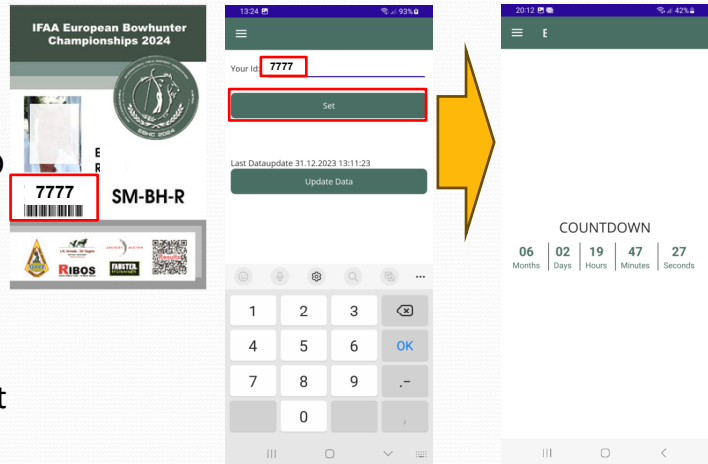

Setup

- Setup screen will appear automatically after installing the app
- Setup with your Registration-ID
- Press „Set“
- Name and Countdown will show up
- During the competition „My Week“ will come into sight

Helmut Pöll
Result-Team

EBHC 2024 Personal Assistent App

3