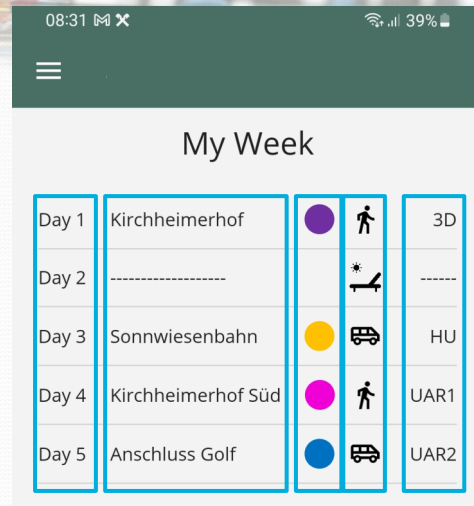

## Setup

- Setup screen will appear automatically after installing the app
- Setup with your Registration-ID
- Press „Set“
- Name and Countdown will show up
- During the competition „My Week“ will come into sight

## Menu bar

- My Week
  - My competition week
  - Order of courses and rounds
- My Day
  - Information for the current day
  - Group, timeslot for practice etc.
- My Result
  - Results from the previous rounds
- My Statistic
  - Daily change of my ranking

## My Week

- My competition week
- Every day contains
  - Name for the course
  - Colour of the course
  - How to reach
  - Which round to be shot
- This screen will stay constantly during the while week